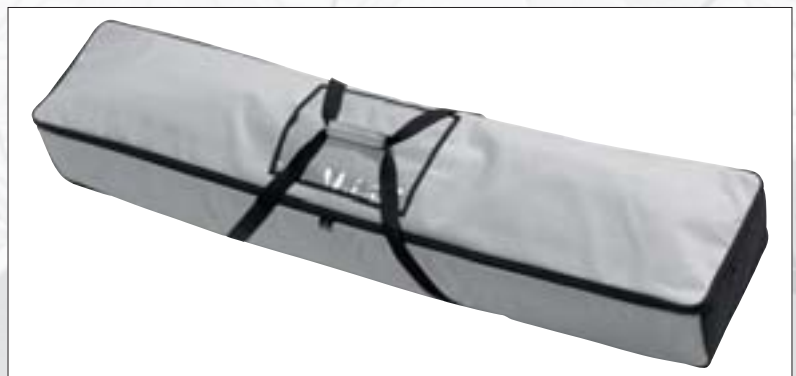

transport bag on wheels